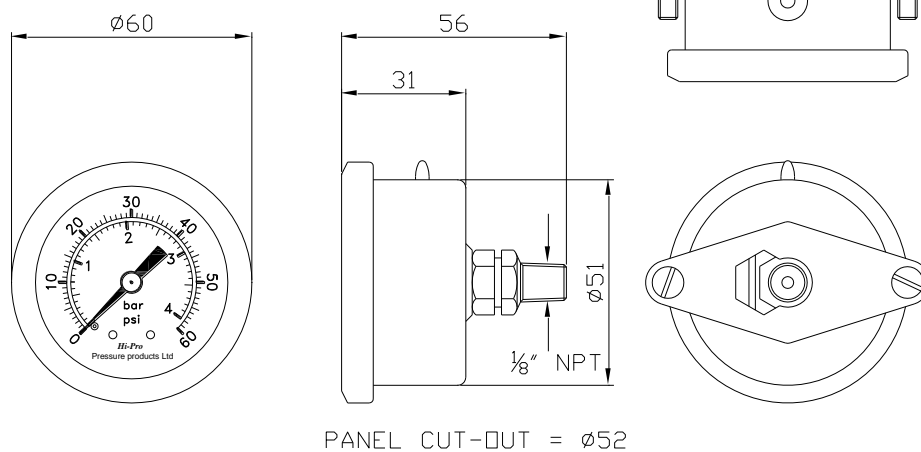

SPECIAL OFFER

£18.00 EACH

HI-PRO 2" ALL STAINLESS STEEL PANEL
MOUNT PRESSURE GAUGE
DUAL SCALE 0 - 60 psi & 0 - 4 bar

HURRY WHILE STOCKS LAST